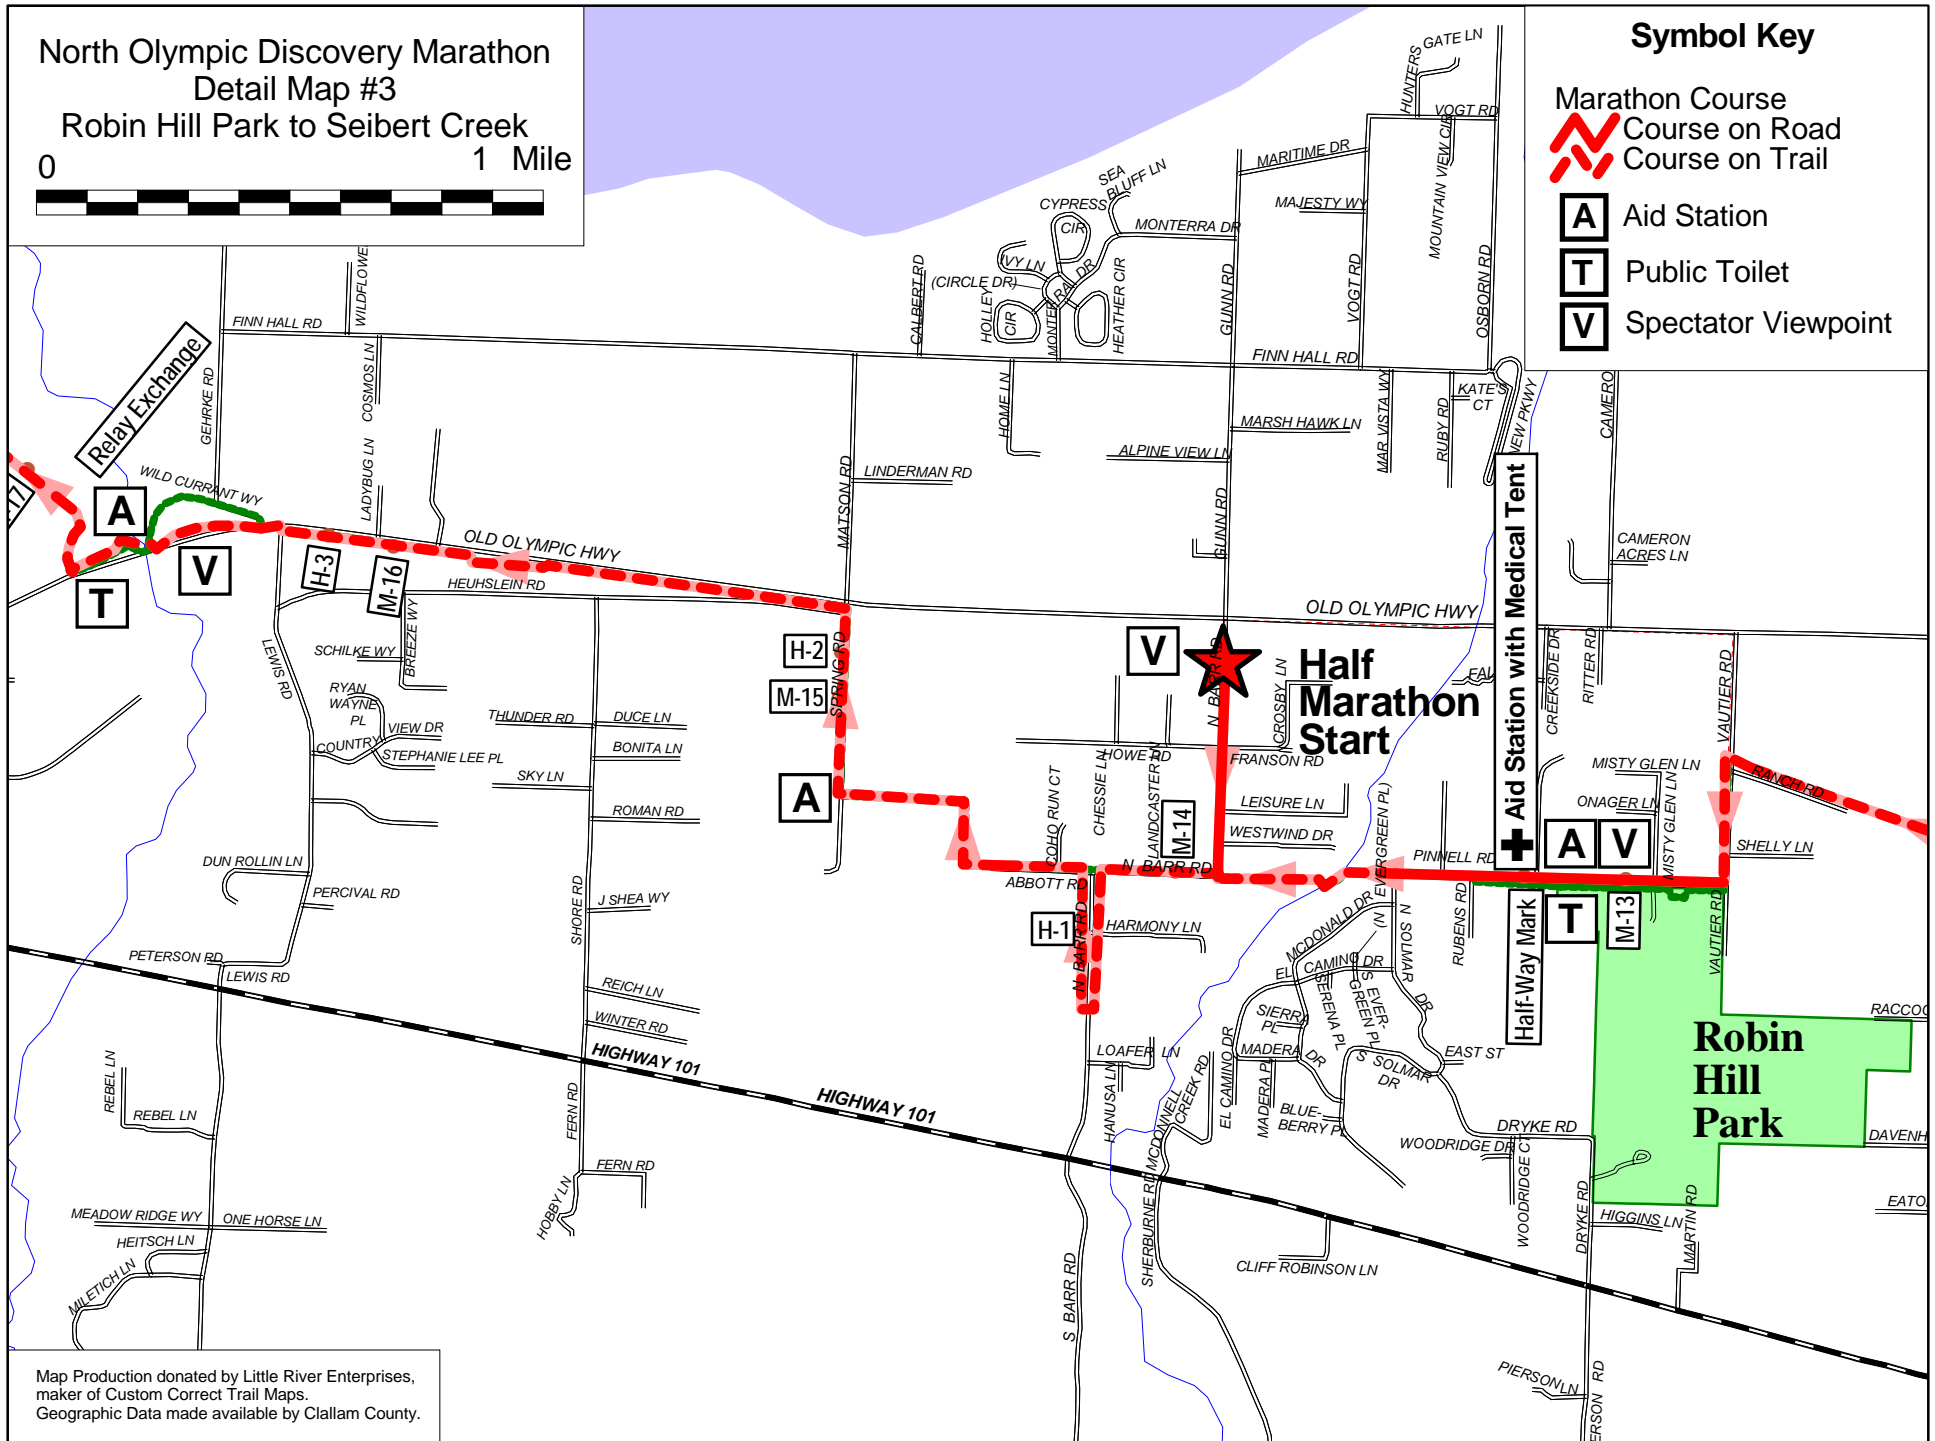

North Olympic Discovery Marathon
Detail Map #3
Robin Hill Park to Seibert Creek

Symbol Key

- Marathon Course
- Course on Road
- Course on Trail
- Aid Station
- Public Toilet
- Spectator Viewpoint

Map Production donated by Little River Enterprises,
maker of Custom Correct Trail Maps.
Geographic Data made available by Clallam County.